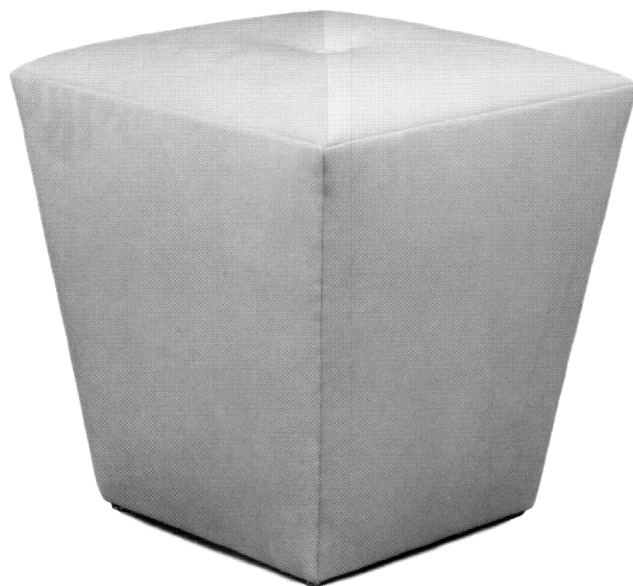

#574 LEVER STOOL

DIMENSIONS AS SHOWN

18.5" Square

19.5" High

Shown standard with mitered top & center button

Available any size

STEWART