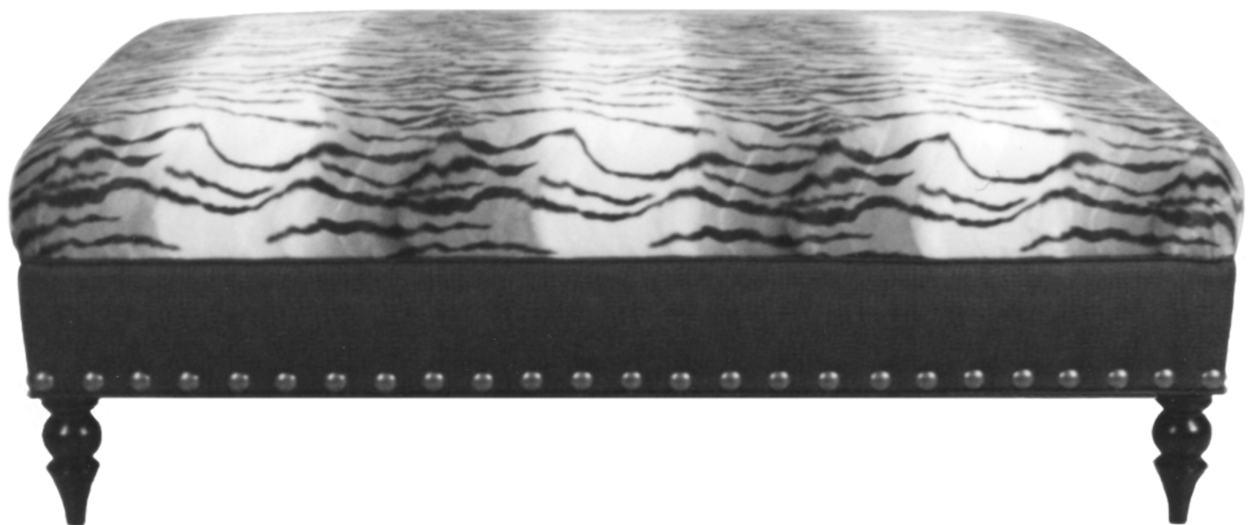

#532 BARCELONA BENCH

DIMENSIONS AS SHOWN

Width: 50"

Depth: 30"

Height: 18"

Available any size

Shown with nailhead trim (additional)

Shown with maple legs

Available skirted

STEWART