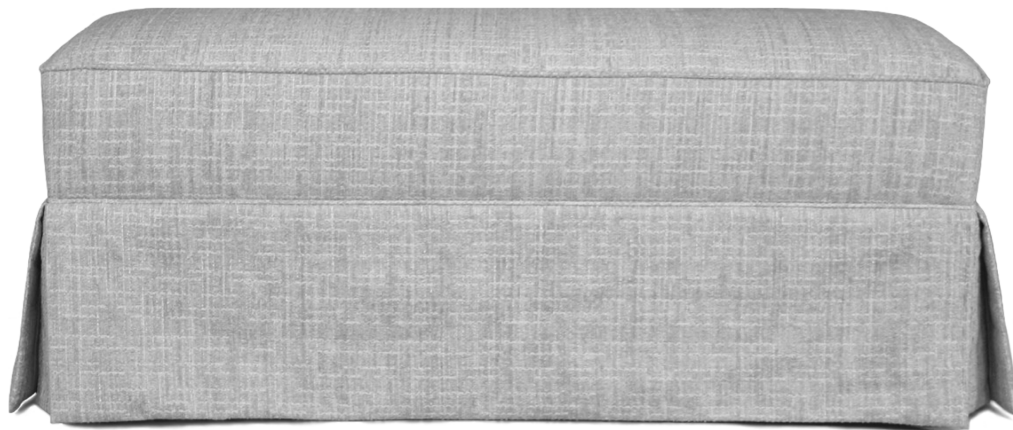

# #530 MAIDEN BENCH

## DIMENSIONS AS SHOWN

Width: 50"

Depth: 18"

Height: 20"

Shown with kick pleat skirt

Available any size

STEWART