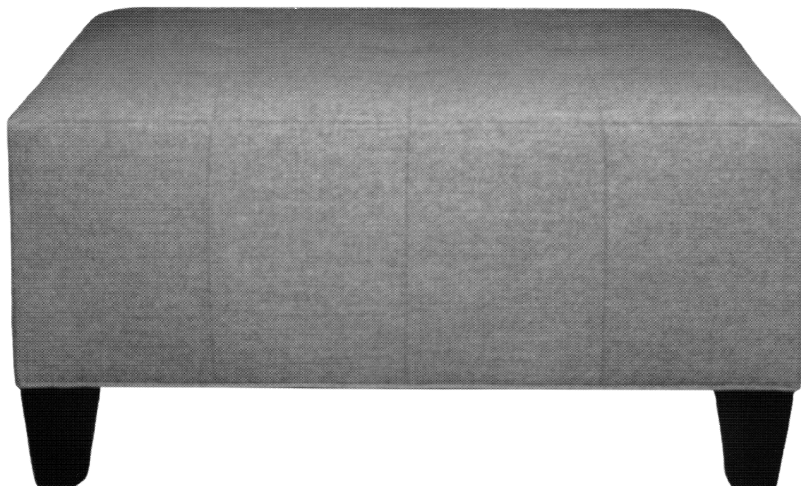

# #517 METRO OTTOMAN

## DIMENSIONS AS SHOWN

Width: 36"

Depth: 36"

Height: 18"

Available any size

Shown standard with sewn blind seams at top & sides

Shown with maple legs

Available skirted

STEWART