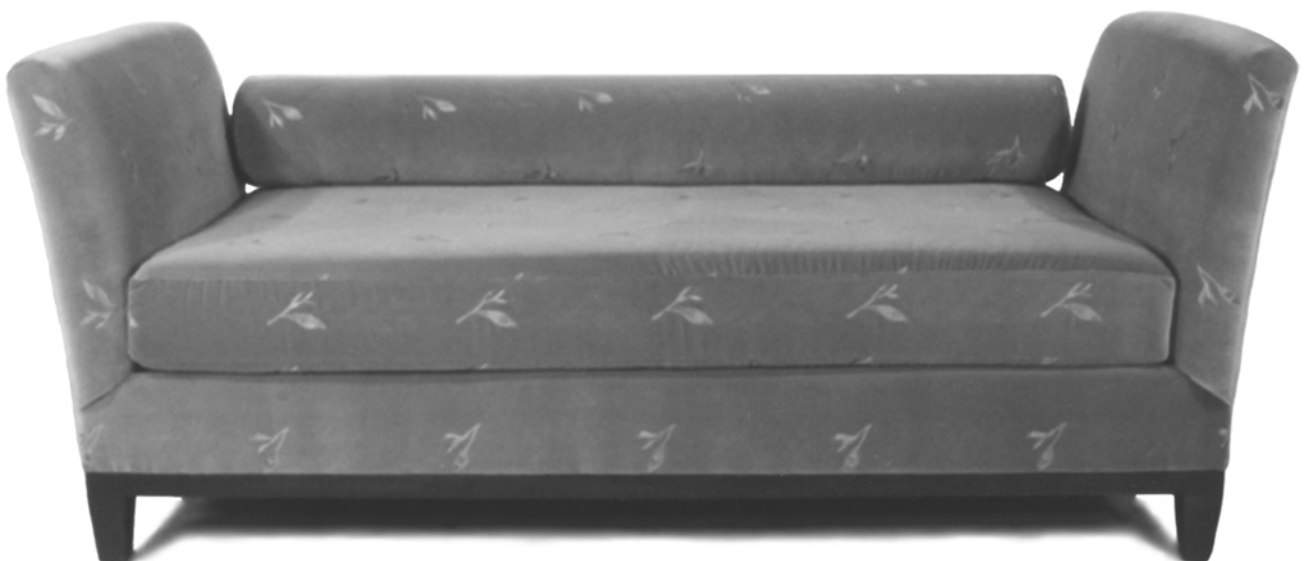

433 GARDEN DAY BED

DIMENSIONS AS SHOWN

Width: 84"

Depth: 40"

Height: 35.5"

Available any size

Bolster shown additional

As shown with maple base

Available skirted

STEWART