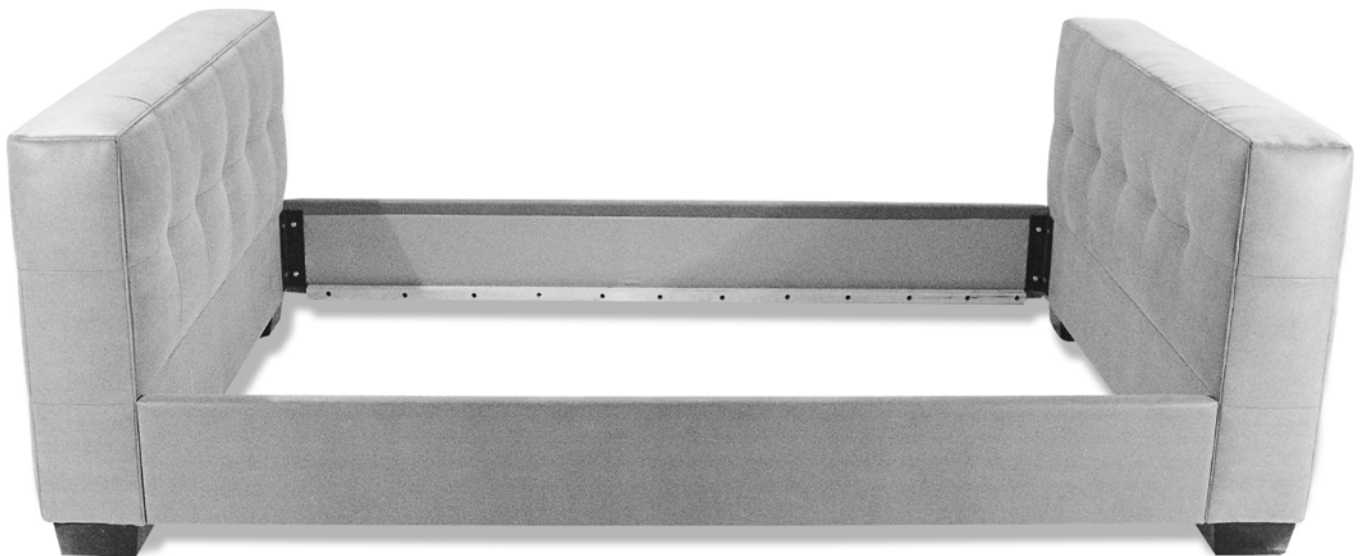

#432 TRAPPER DAY BED

DIMEANSIONS AS SHOWN

Double Size

Width: 94"

Depth: 58"

Height: 32"

Available any size

As shown with maple legs

STEWART