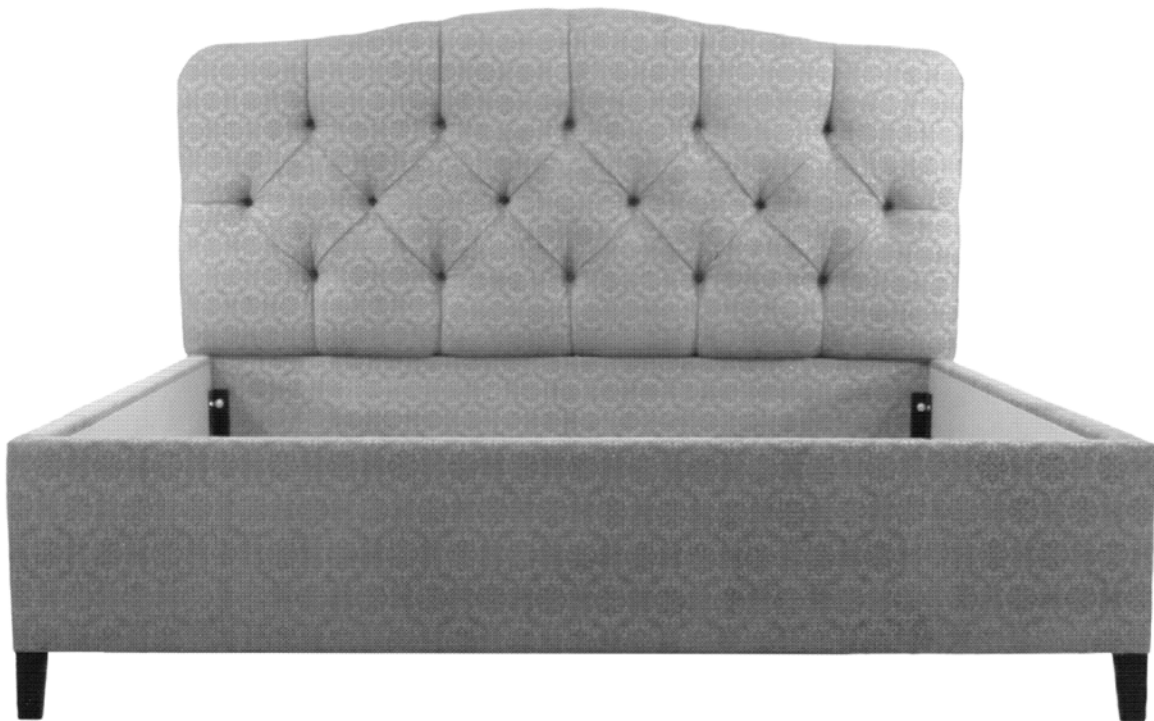

425 ROMANO TUFTED BED

DIMENSIONS AS SHOWN

Eastern King

Width: 82"

Depth: 90"

Height: 58"

Available as

Standard Queen: 66" W x 90" L

California King: 78" W x 94" L

Available as headboard only

Headboard available any size

Platform shown for client's box spring

Full platform available to hold mattress only

Shown with maple legs

STEWART