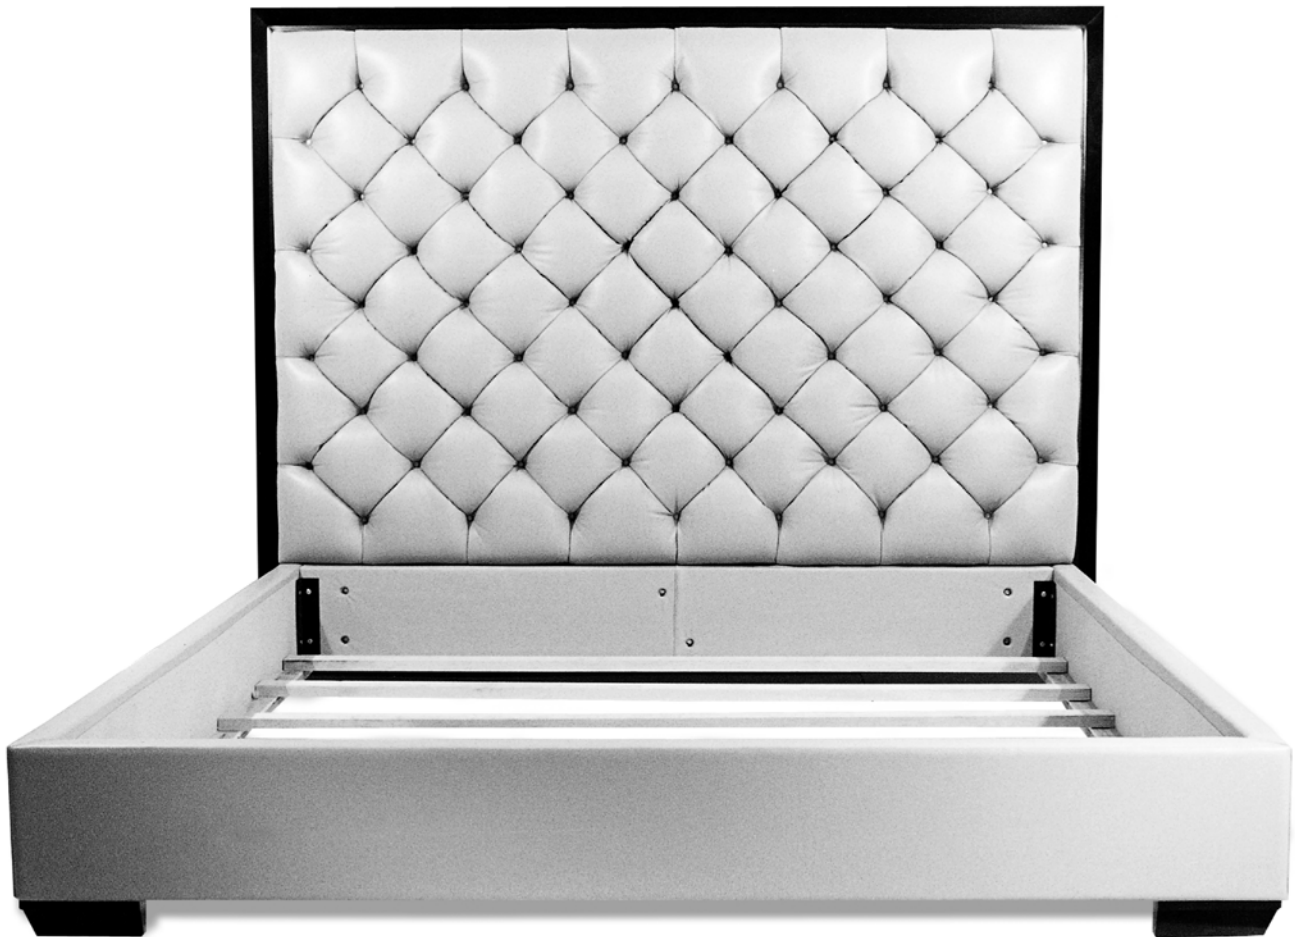

# #421 PACIFIC BED

## DIMENSIONS AS SHOWN

Eastern King

Available as headboard

Width: 88"

Headboard available any size

Depth: 90"

Platform shown for client's boxspring

Height: 70.5"

Full platform available to hold mattress only

Available as

As shown with maple headboard frame & legs

California King: 84" W x 94" L

Queen: 72" W x 90" L

STEWART