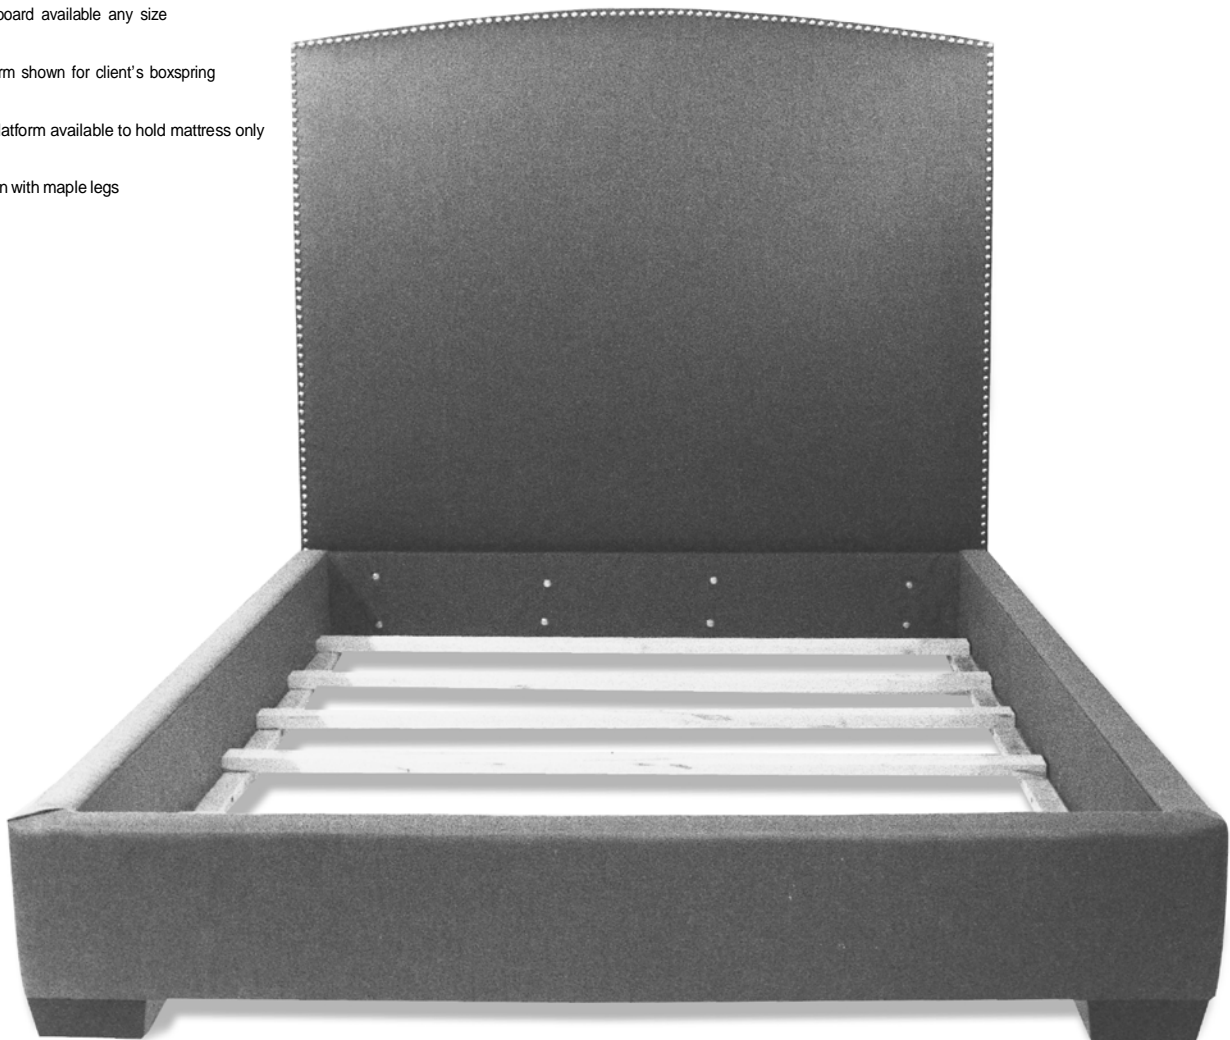

# # 417 HUDSON BED

## DIMENSIONS AS SHOWN

Queen Size

Width: 68"

Depth: 91"

Height: 65"

Available as

Eastern King: 84" W x 91" L

California King: 80" W x 95" L

Nailhead trim shown additional

Available as Headboard only

Headboard available any size

Platform shown for client's boxspring

Full platform available to hold mattress only

Shown with maple legs

STEWART