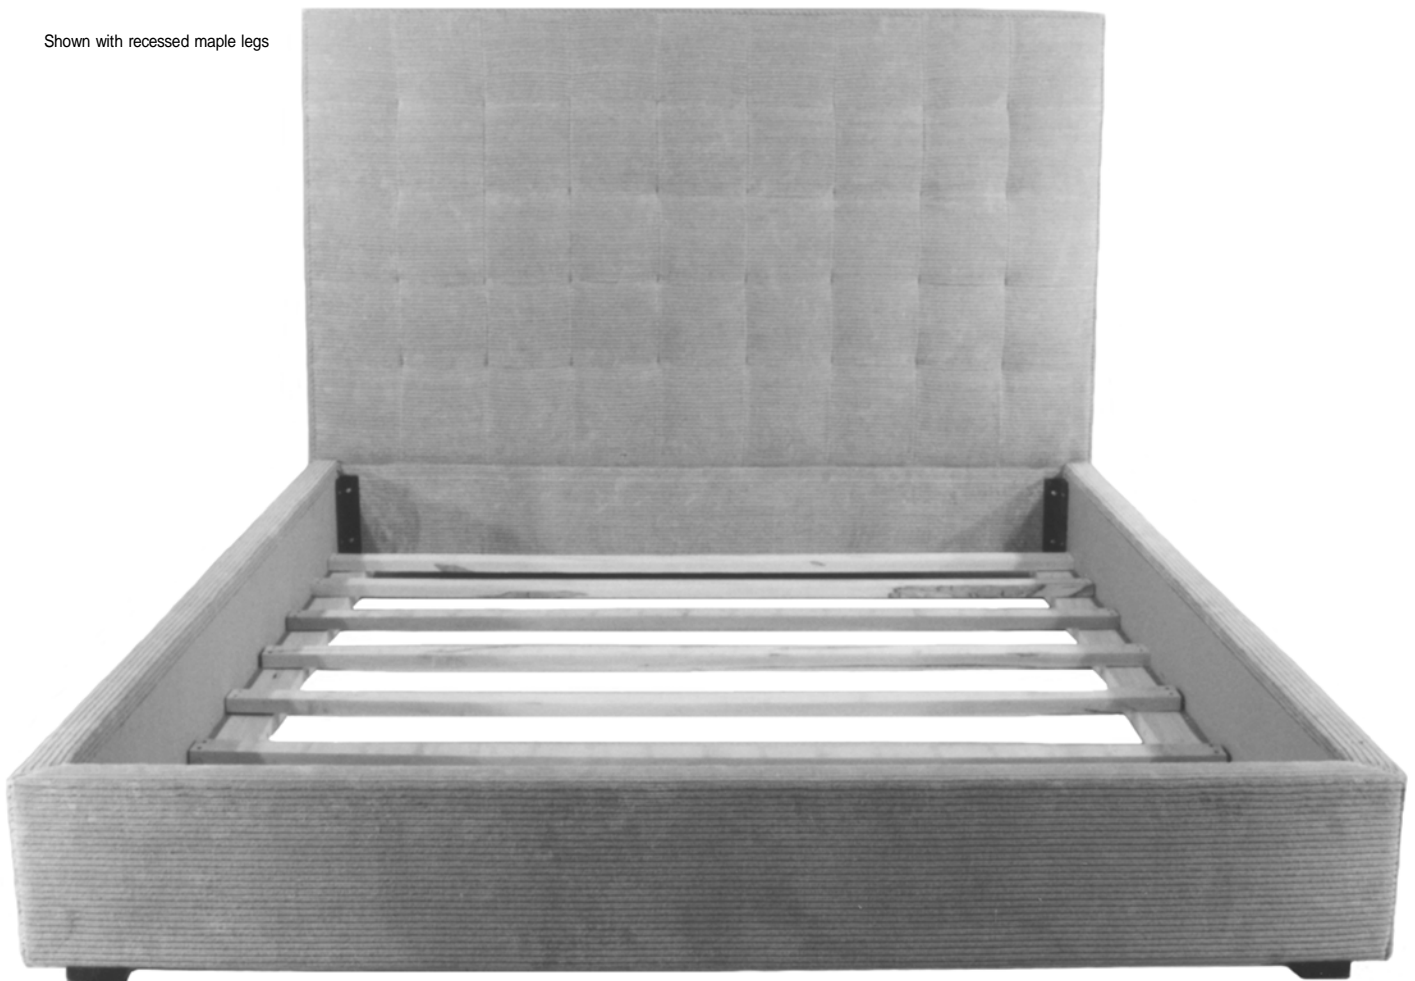

415 LARSON BED

DIMENSIONS AS SHOWN

California King

Width: 77.5"

Depth: 93.5"

Height: 57.5"

Available as

Eastern King: 81.5" W x 89.5" L

Queen: 66.5" W x 89.5" L

Available as headboard only

Headboard available any size

Platform shown for client's boxspring

Full platform available to hold mattress only

Shown with recessed maple legs

STEWART