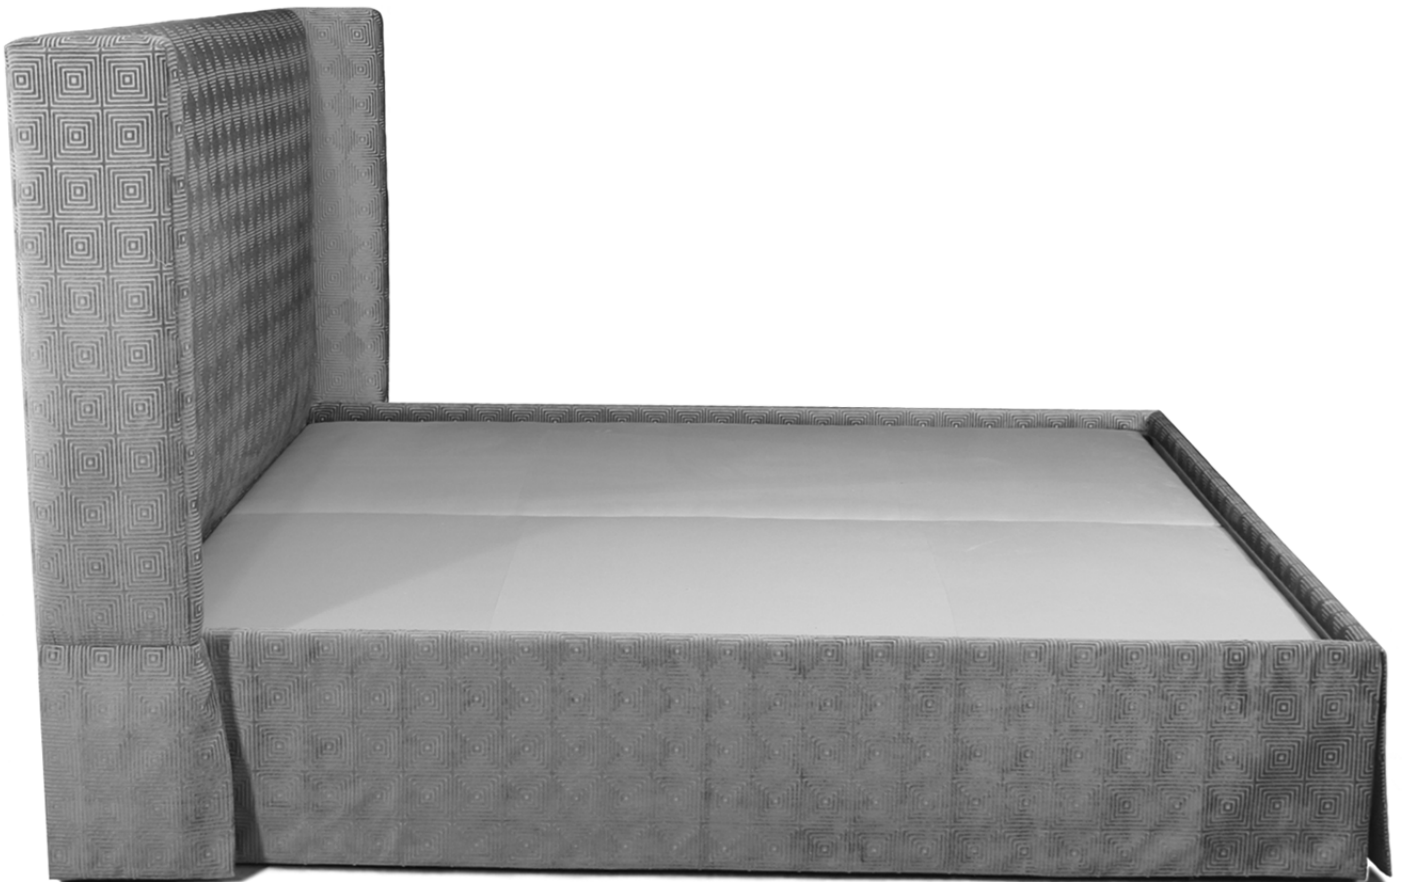

#411-JERRI SKIRTED PLATFORM BED

DIMENSIONS AS SHOWN

Eastern King Headboard: 86" width x 51" height

Skirted Platform: 15" height 80" width 84" length

Available as California King or queen size

shown with full platform for mattress only

Platform available for clients boxspring

STEWART