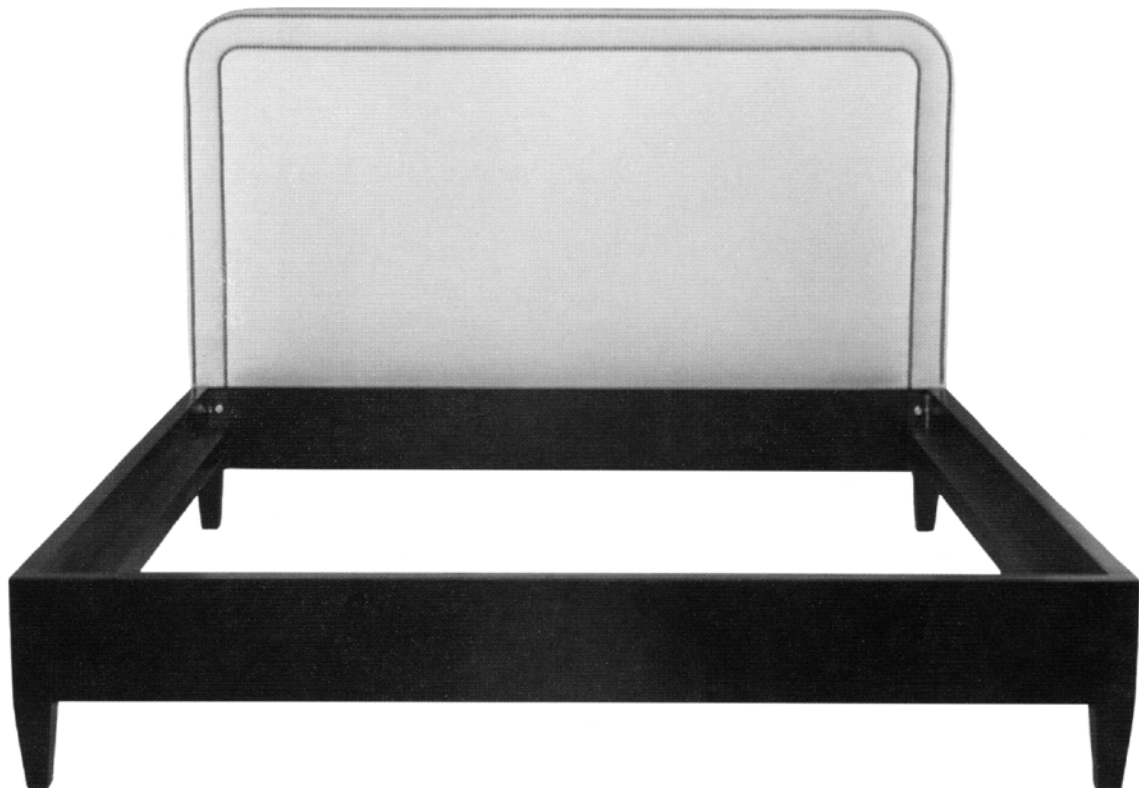

# #410 LANTERN BED

## DIMENSIONS AS SHOWN

Eastern King

Width: 81"

Depth: 87"

Height: 54"

Available as

Standard Queen: 65" W x 87" L

California King: 77" W x 91" L

Available as headboard only

Headboard available any size

Double row of nailhead trim shown around headboard is additional

Shown with maple platform

Includes required slats to support clients boxspring (not shown)

Platform available to hold mattress only

STEWART