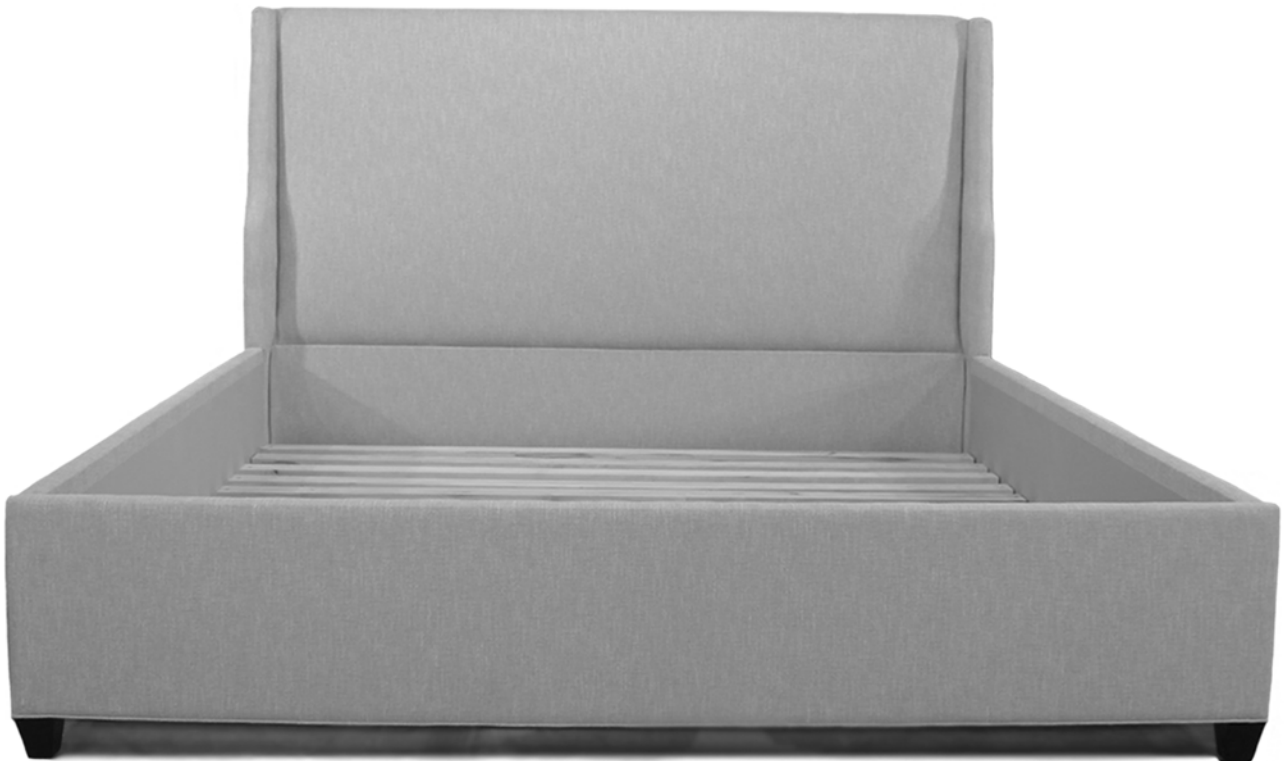

408 MANTLE BED

DIMENSIONS AS SHOWN

Eastern King

Width: 82"

Depth: 91"

Height: 54"

Available as

Queen: 66" W x 91" L

California King: 78" W x 95" L

Available as headboard only

Headboard available any size

Shown with maple legs

Platform shown for client's box spring

Full platform Available to hold mattress only

STEWART