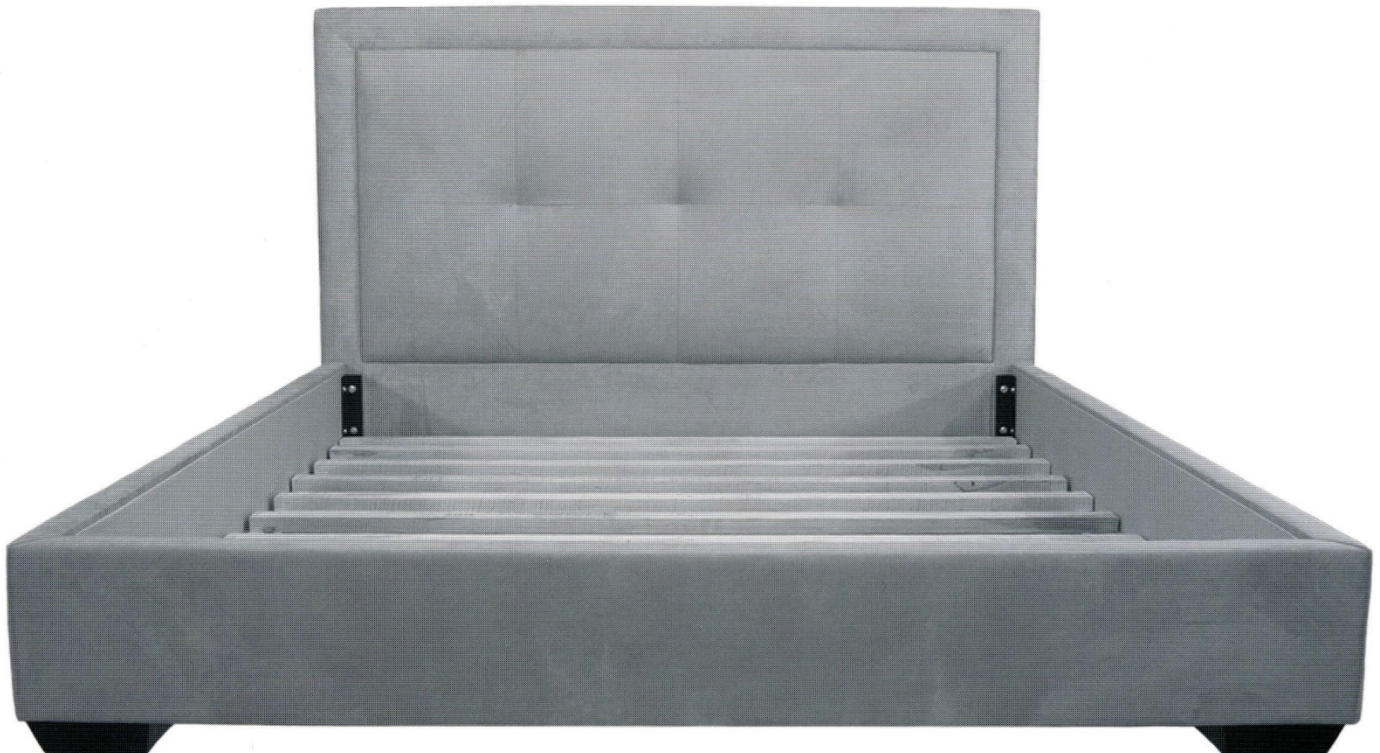

407 MOROSO BED

DIMENSIONS AS SHOWN

Eastern King

Width: 82.75"

Depth: 87.5"

Height: 54"

Available as

Queen: 66.75" W x 87.5" L

California King: 78.75" W x 91.5" L

Available as headboard only

Headboard available any size

Shown with maple legs

Platform shown for client's boxspring

Full platform available to hold mattress only

STEWART