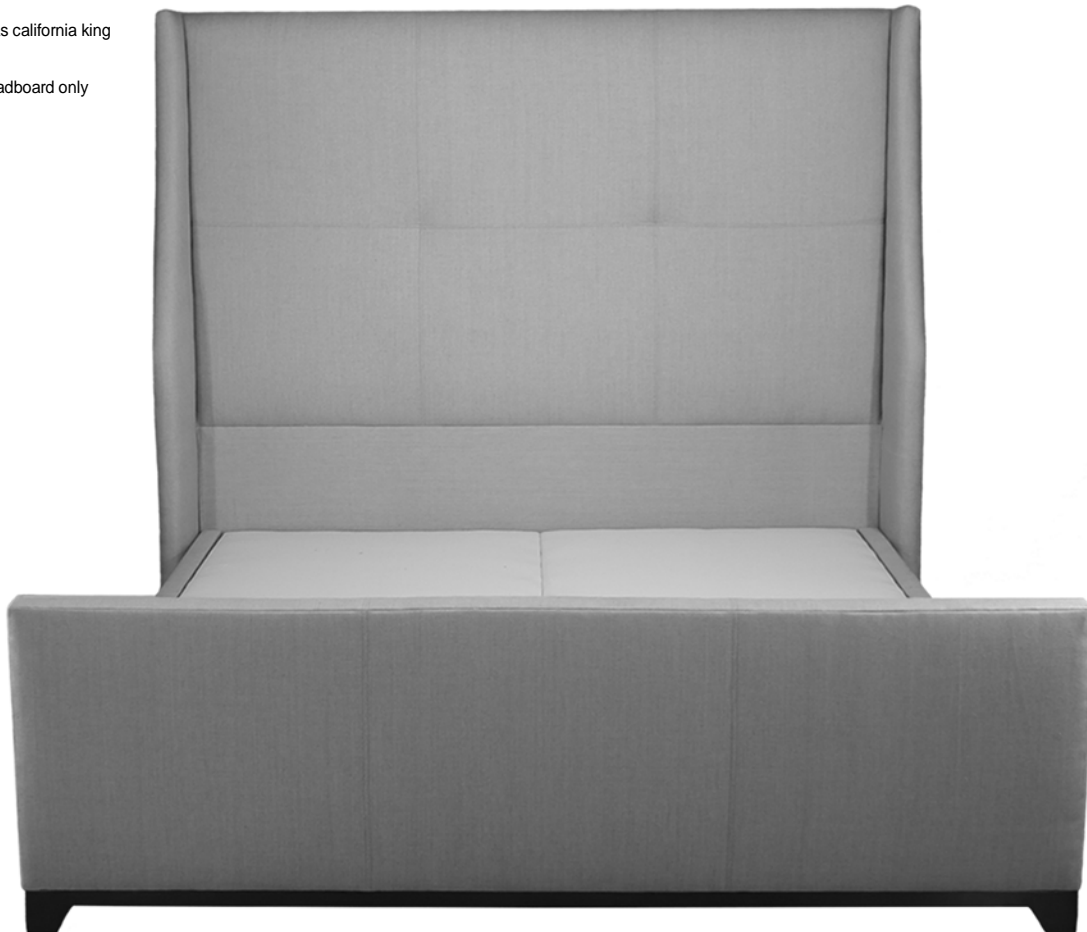

405 ASPEN PLATFORM BED

DIMENSIONS AS SHOWN

Eastern King

Width: 84" @ headboard

Width: 77.5 @ footboard

Overall Depth: 93"

Headboard Height: 70"

Footboard Height: 25"

Platform Height: 11.5"

Shown with maple base

Available as queen

Width: 68" at headboard

Width: 61.5 at footboard

Overall depth: 93"

Also available as california king

Available as headboard only