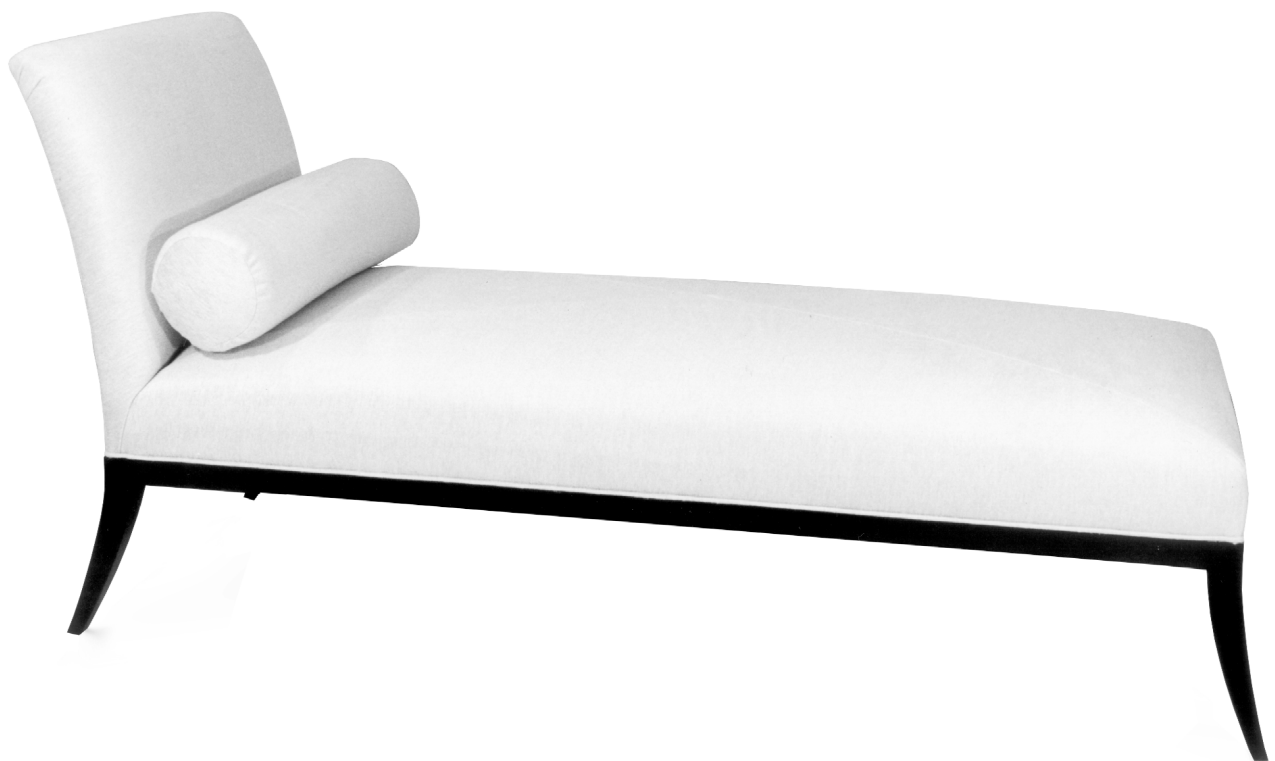

# #274 FRANCIS CHAISE

## DIMENSIONS AS SHOWN

Width: 30"

Depth: 72"

Back Height: 36"

Tight seat Height: 18"

Shown with tight seat

Available any size

Bolster shown is additional

Shown with maple base

Available skirted

STEWART